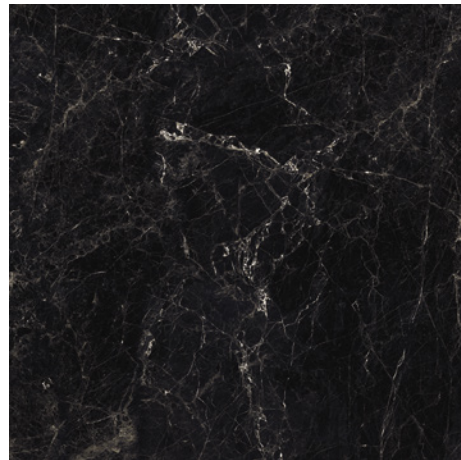

ARGOS NERO

— HI GLOSS *Surface*

ARZAQ CERAMIC
أرزاق للسيراميك

A

B

C

D

1200x
1200mm

SLAB
TILES

WALL / FLOOR

1200x1200mm

120x120cm

✂ 9mm