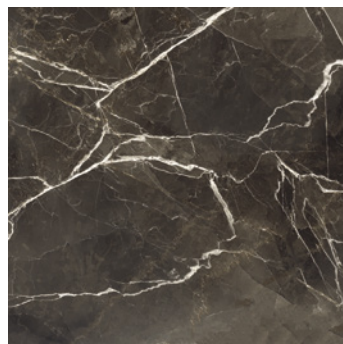

VASHBHE

SILK *Surface*

ARZAQ CERAMIC
أرزاق للسيراميك

A

B

C

D

E

F

1200x
1200mm

SLAB
TILES

WALL / FLOOR

1200x1200mm

120x120cm

9mm

WALL &
FLOOR USE

HD
QUALITY
PRINTING

3MM
GROOVE

RANDOM
USE