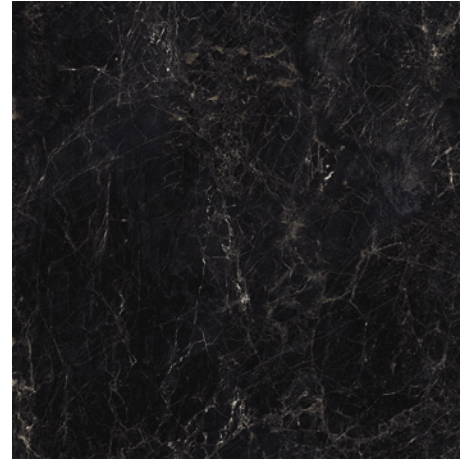

ARGOS NERO

— HI GLOSS *Surface*

ARZAQ CERAMIC
أرزاق للسيراميك

A

B

C

D

1200x
1200mm

SLAB
TILES

WALL / FLOOR

1200x1200mm

120x120cm

✂ 9mm