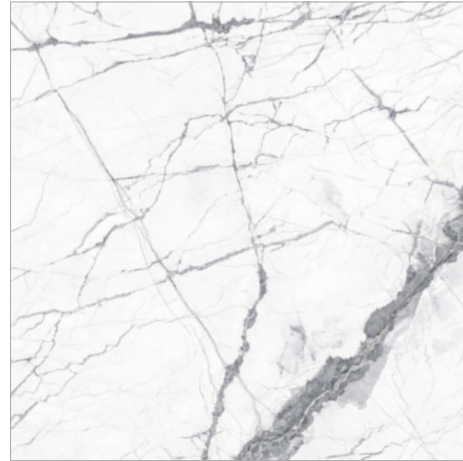

C

ARZAQ CERAMIC
أرزاق للسيراميك

1200x
1200mm

SLAB
TILES

WALL / FLOOR

1200x1200mm

120x120cm

✂ 9mm

WALL &
FLOOR USE

HD
QUALITY
PRINTING

3MM
GROOVE

GLARE FREE
POLISH

RANDOM
USE