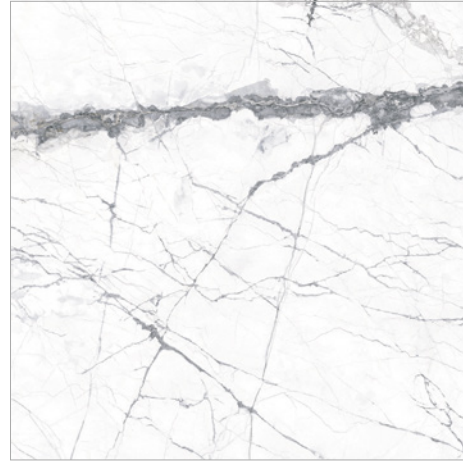

KAIROS BLANCO

POLISHED *Surface*

A

B

C

ARZAQ CERAMIC
أرزاق للسيراميك

1200x
1200mm

SLAB
TILES

WALL / FLOOR

1200x1200mm

120x120cm

✂ 9mm

WALL &
FLOOR USE

HD
QUALITY
PRINTING

3MM
GROOVE

GLARE FREE
POLISH

RANDOM
USE