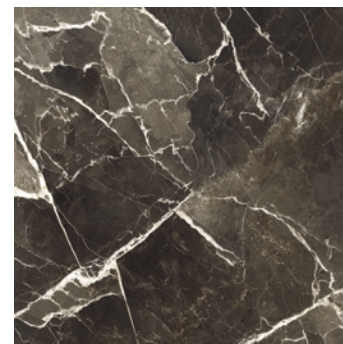

VASHBHE

SILK *Surface*

ARZAQ CERAMIC
أرزاق للسيراميك

A

B

C

D

E

F

1200x
1200mm

SLAB
TILES

WALL / FLOOR

1200x1200mm

120x120cm

9mm

WALL &
FLOOR USE

HD
QUALITY
PRINTING

3MM
GROOVE

RANDOM
USE