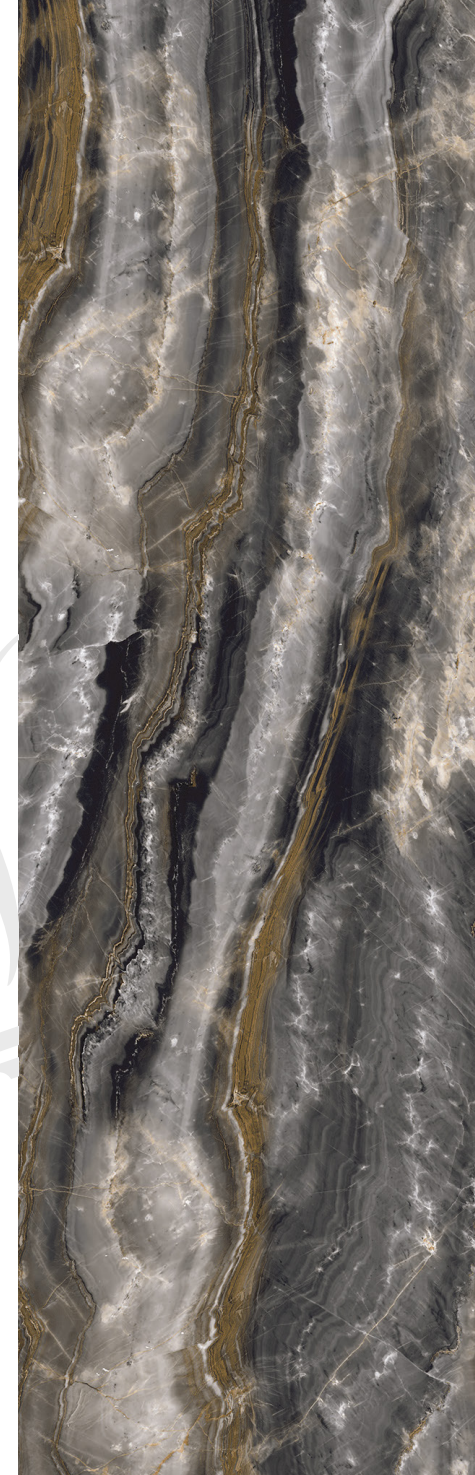

A

B

800x
2400mm
SLAB
TILES

WALL / FLOOR
800x2400mm
80x240cm
9mm

Product Used : **LUCIDO SWISS ONYX** | 1200x1200mm | 120x120cm | Full Polish Surface

LUCIDO SWISS ONYX — FULL POLISH *Surface*

A

B