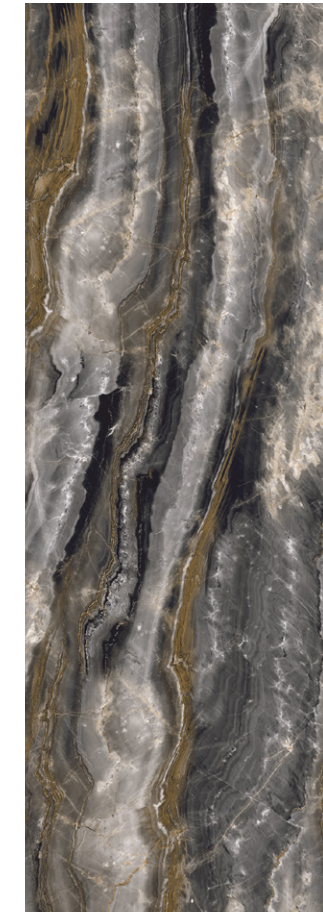

A

B

800x
2400mm
SLAB
TILES

WALL / FLOOR
800x2400mm
80x240cm
9mm

Product Used : **LUCIDO SWISS ONYX** | 1200x1200mm | 120x120cm | Full Polish Surface

LUCIDO SWISS ONYX — FULL POLISH *Surface*

A

B

800x
2400mm
SLAB
TILES

WALL / FLOOR
800x2400mm
80x240cm
9mm

Product Used : **MAX TRIM 240 STATUARIO VENA** | 1200x1200mm | 120x120cm | Full Polish Surface

MAX TRIM 240 STATUARIO VENA — FULL POLISH *Surface*