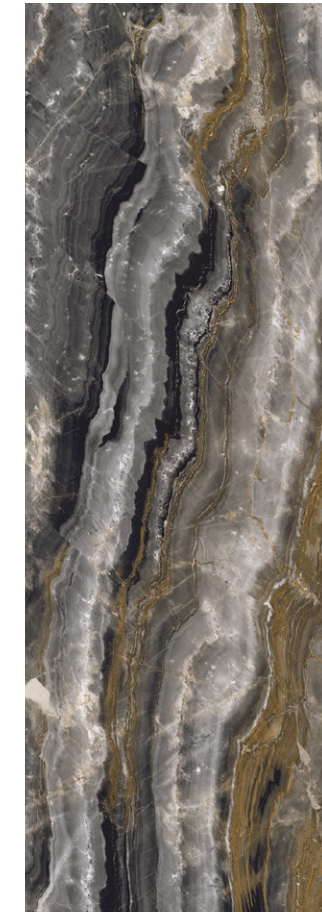

A

B

800x
2400mm
SLAB
TILES

WALL / FLOOR
800x2400mm
80x240cm
9mm

Product Used : **LUCIDO SWISS ONYX** | 1200x1200mm | 120x120cm | Full Polish Surface

LUCIDO SWISS ONYX — FULL POLISH *Surface*

A

B

800x
2400mm
SLAB
TILES

WALL / FLOOR
800x2400mm
80x240cm
9mm

Product Used : **MAX TRIM 240 STATUARIO VENA** | 1200x1200mm | 120x120cm | Full Polish Surface

MAX TRIM 240 STATUARIO VENA — FULL POLISH *Surface*