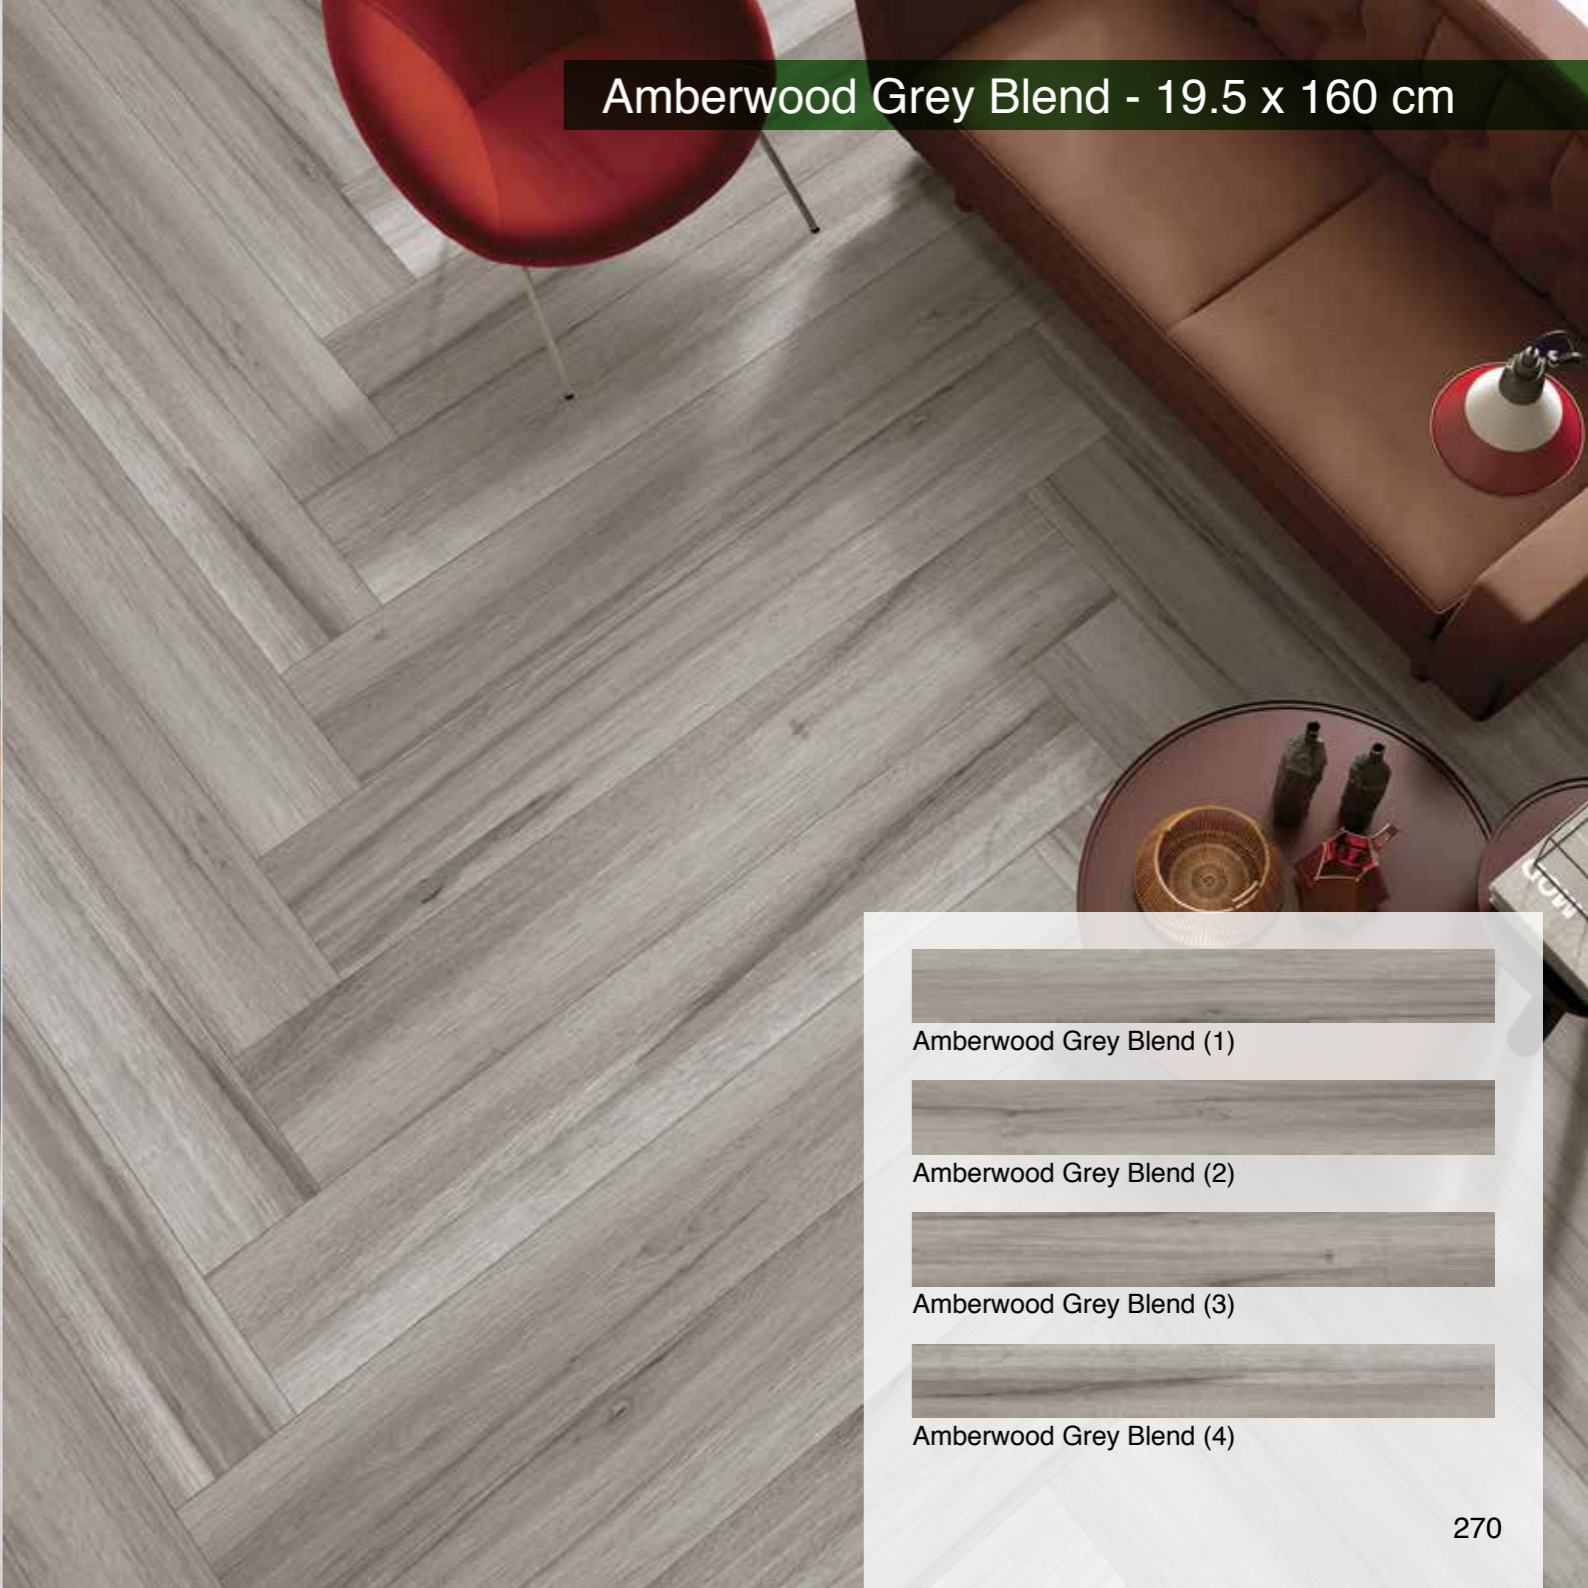

Old Wood Cafe (6)

Old Wood Cafe (7)

Old Wood Cafe (8)

Old Wood Cafe (9)

Pine Wood Cherry

9 Faces

Amberwood Grey Blend - 19.5 x 160 cm

Amberwood Grey Blend (1)