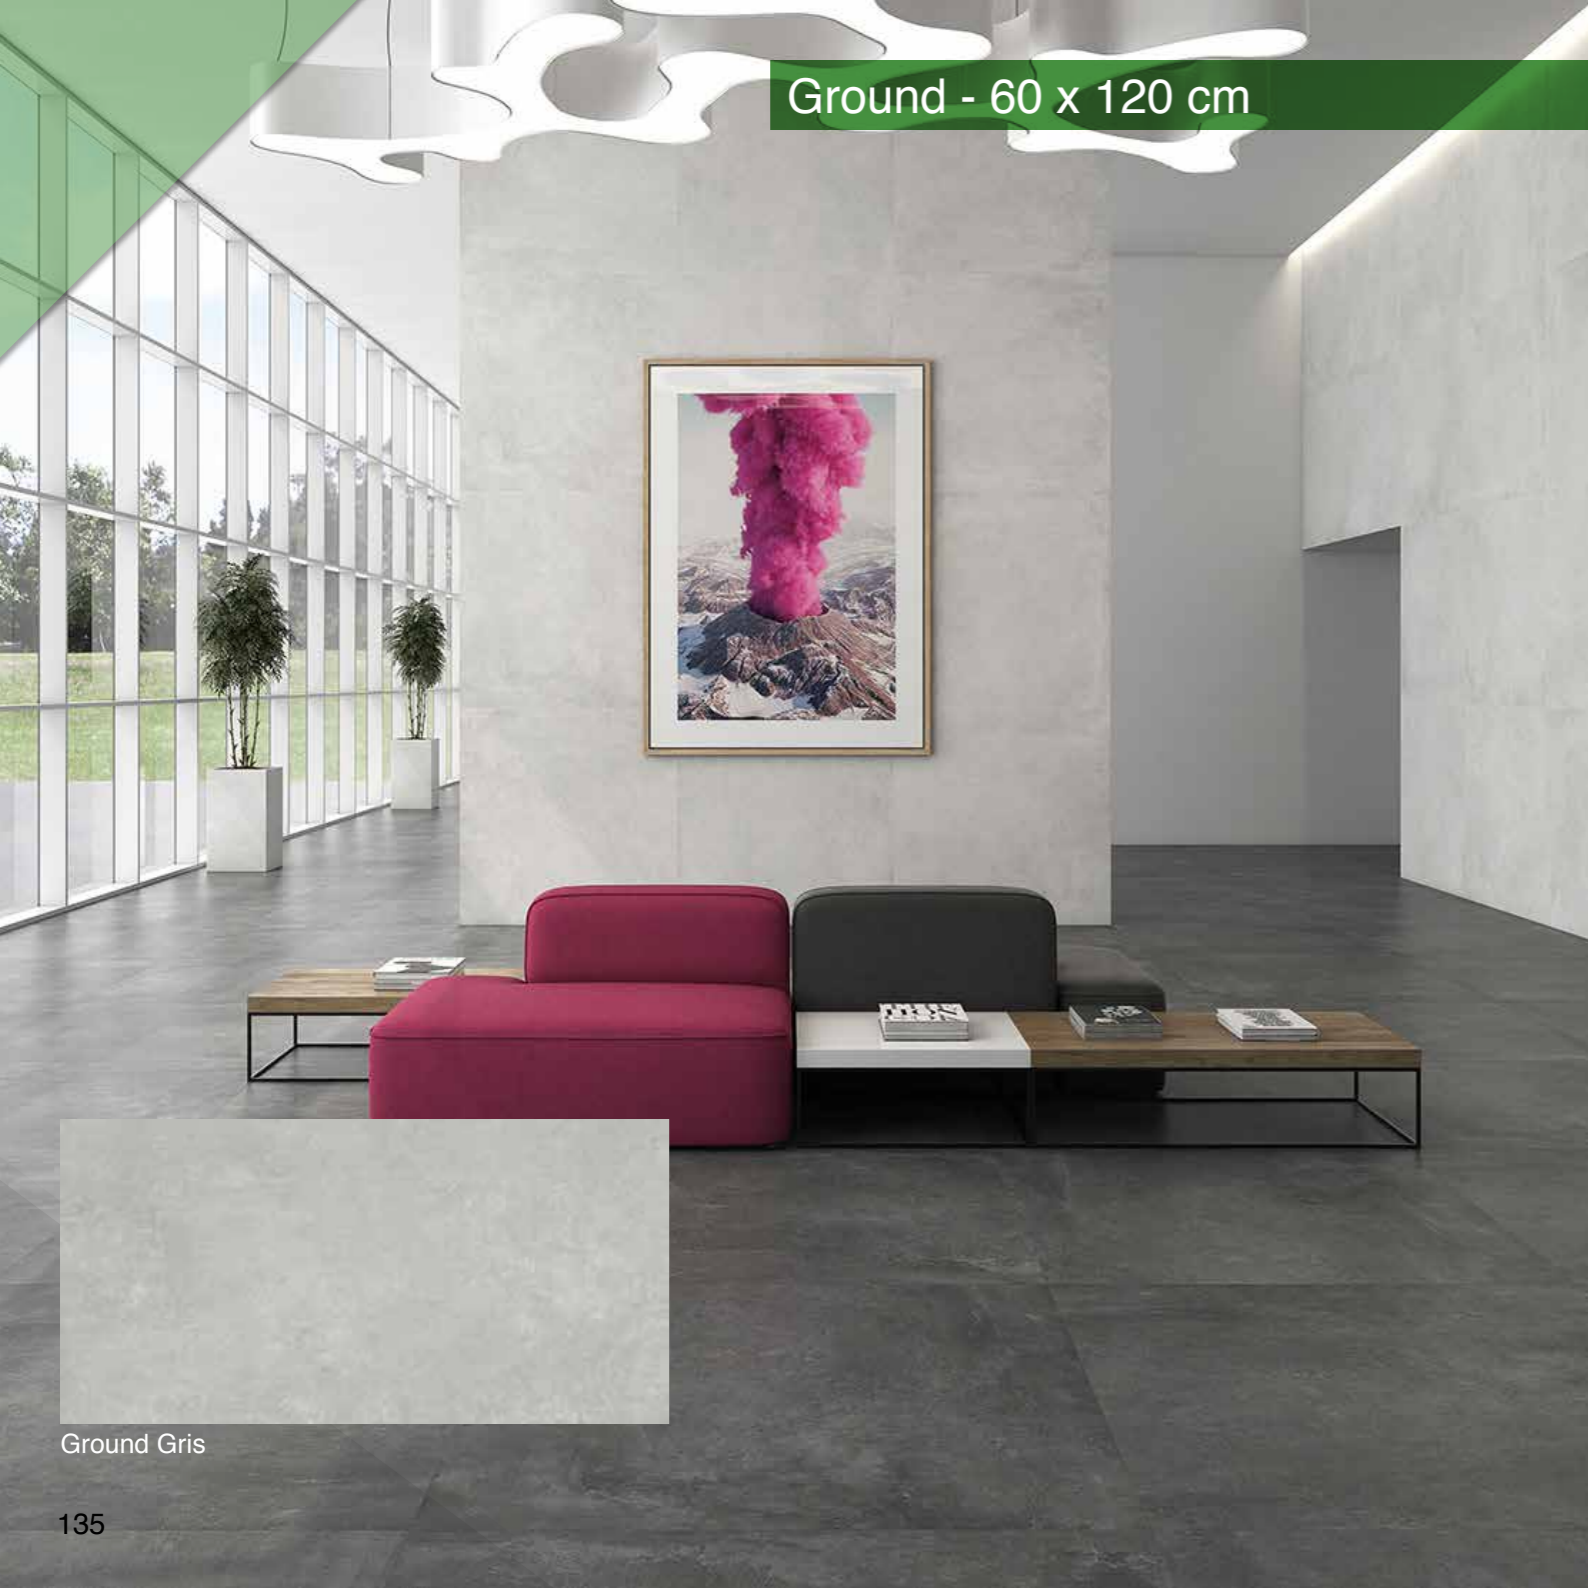

Ground Perla

Alma Bianco - 60 x 120 cm

Alma Bianco

Alkarz - 60 x 120 cm

Alkarz

Grande Gemstone Aqua - 60 x 120 cm

Grande Gemstone Aqua

Grande Daino Beige - 60 x 120 cm

Grande Daino Beige

Ground - 60 x 120 cm

Ground Gris

60 x 120 cm

Dark Grey Wood

Drift Wood

Drift Wood Green

Burma Tick