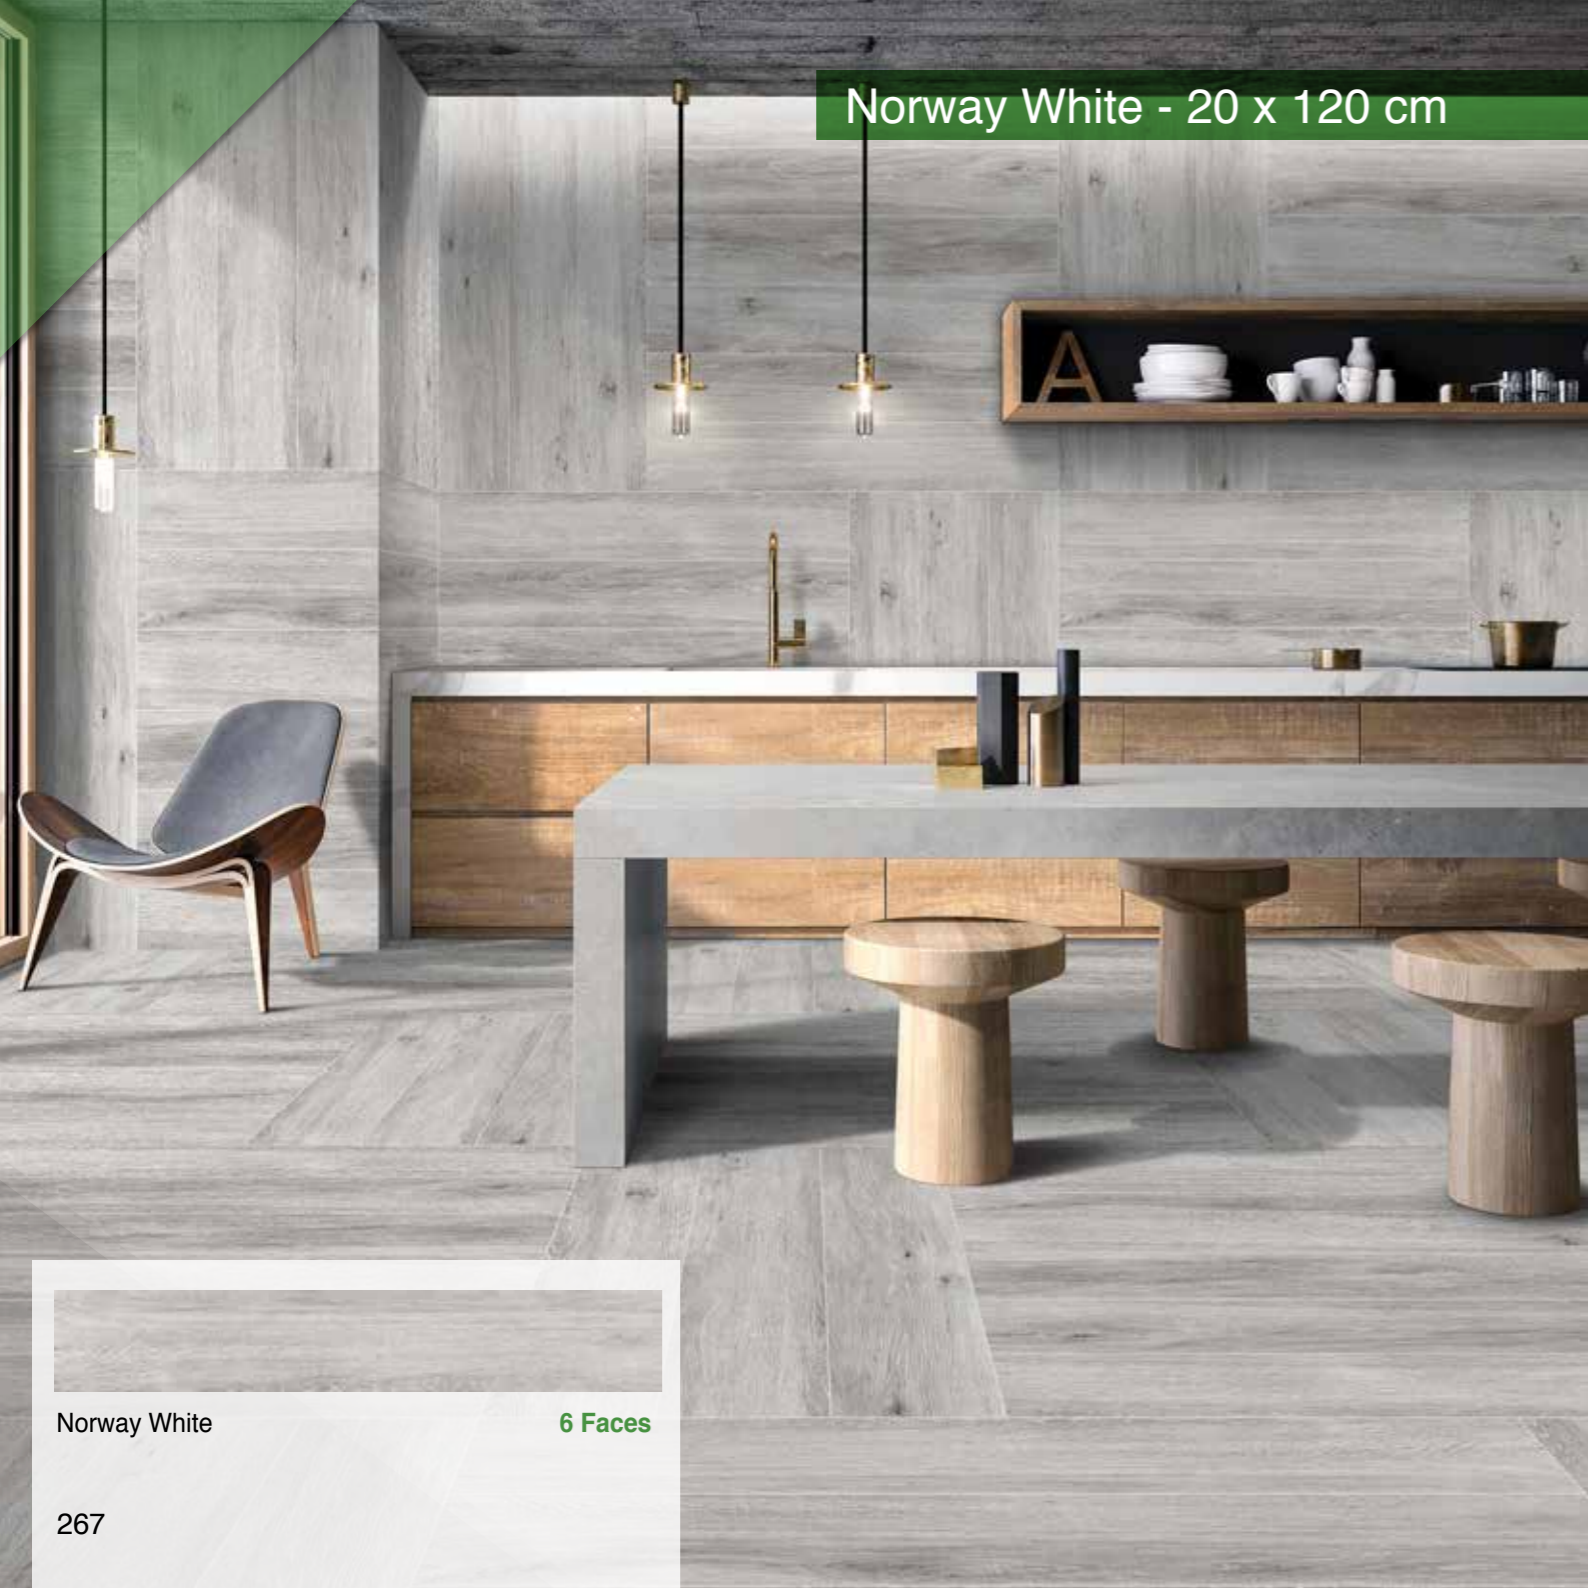

Norway White - 20 x 120 cm