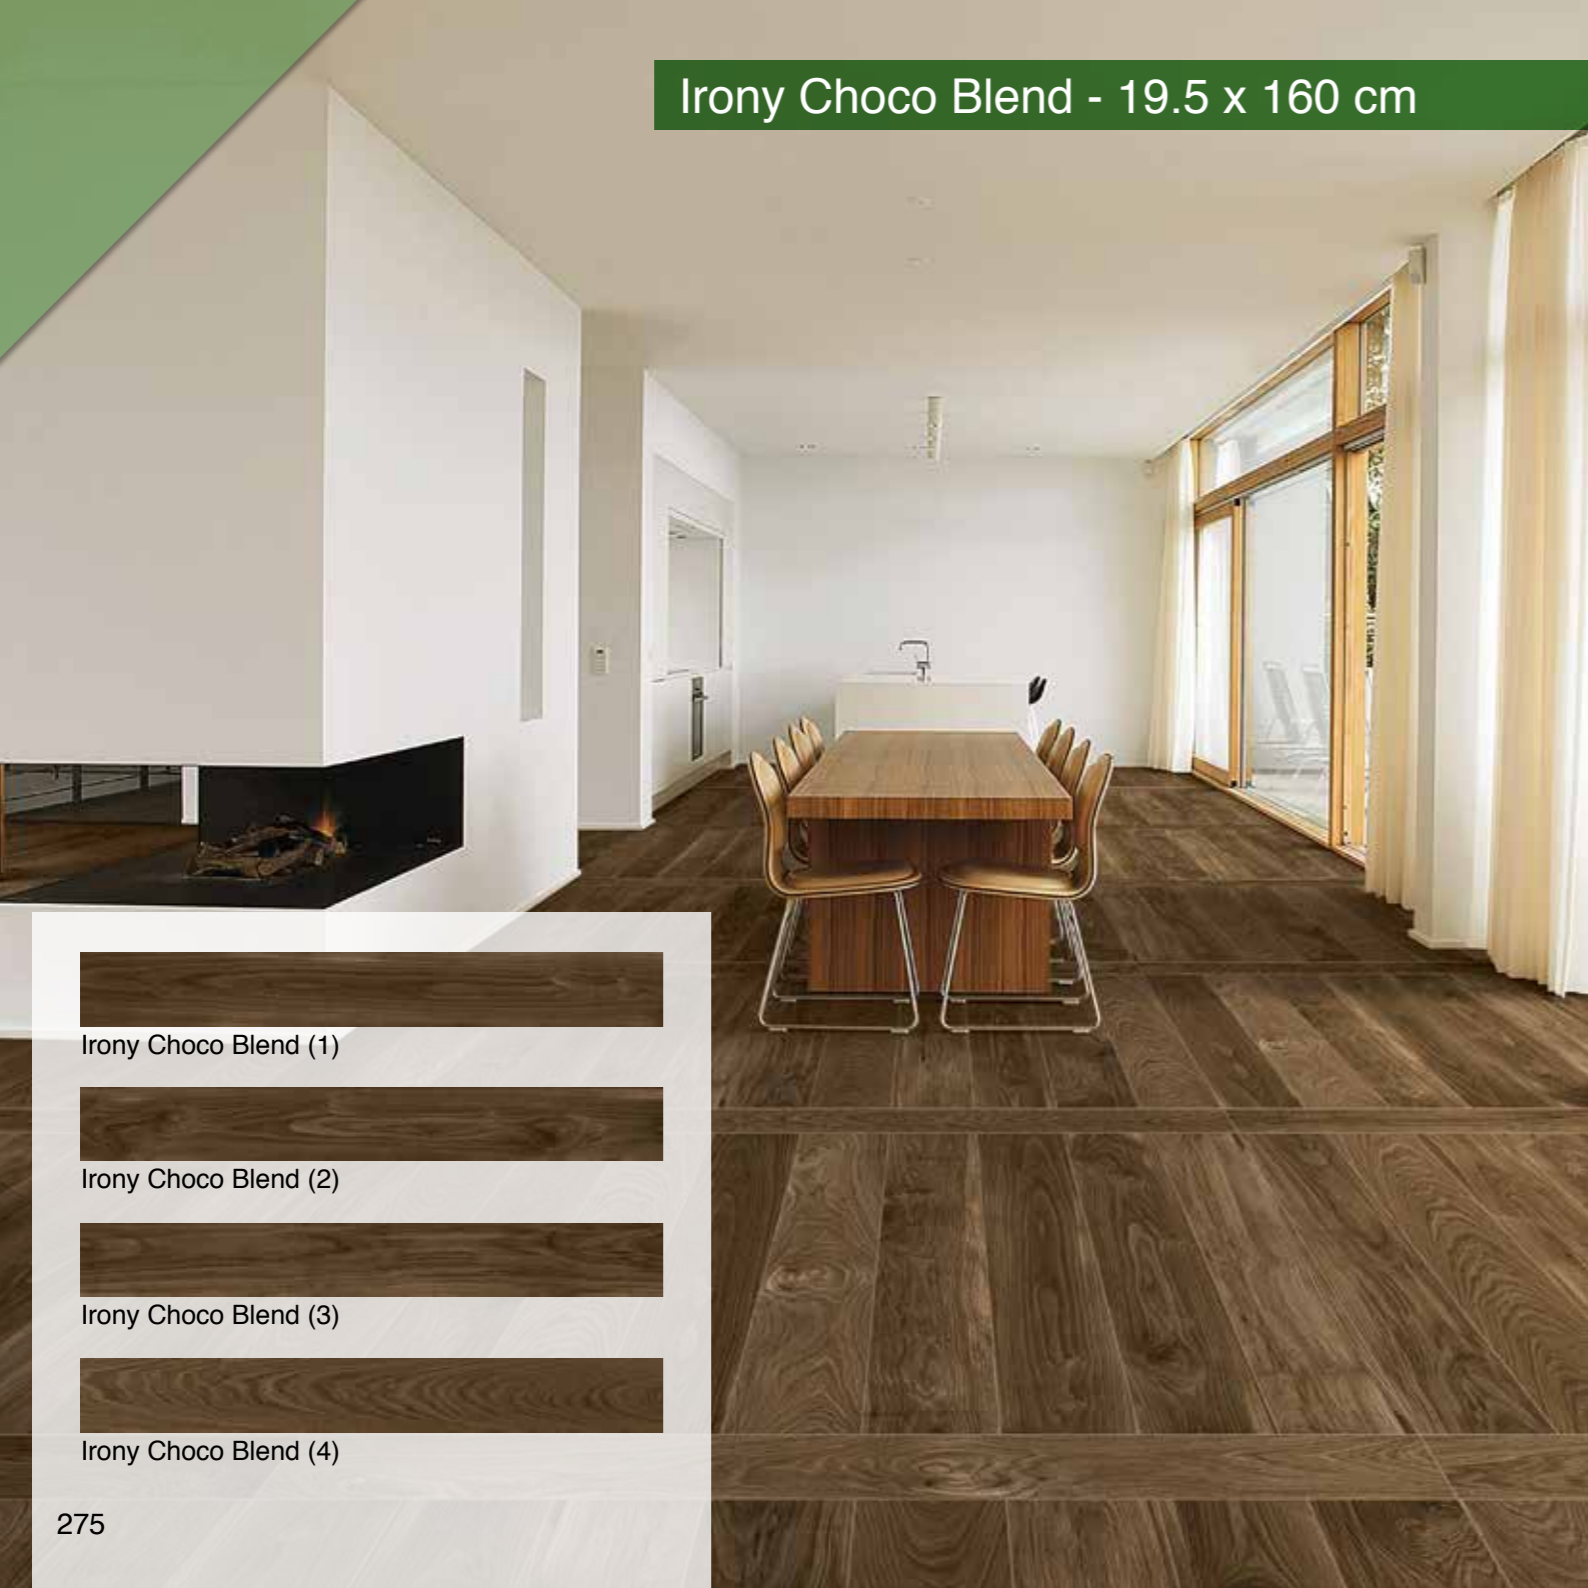

Amberwood Wenge Blend - 19.5 x 160 cm

Amberwood Wenge Blend (1)

Amberwood Wenge Blend (2)

Amberwood Wenge Blend (3)

Amberwood Wenge Blend (4)

Irony Choco Blend - 19.5 x 160 cm

Irony Choco Blend (1)

Irony Choco Blend (2)

Irony Choco Blend (3)

Irony Choco Blend (4)

Barkwood Cherry Blend - 19.5 x 160 cm

Barkwood Cherry Blend (1)

Barkwood Cherry Blend (2)

Barkwood Cherry Blend (3)

Barkwood Cherry Blend (4)

Plazma Olive Blend (1)