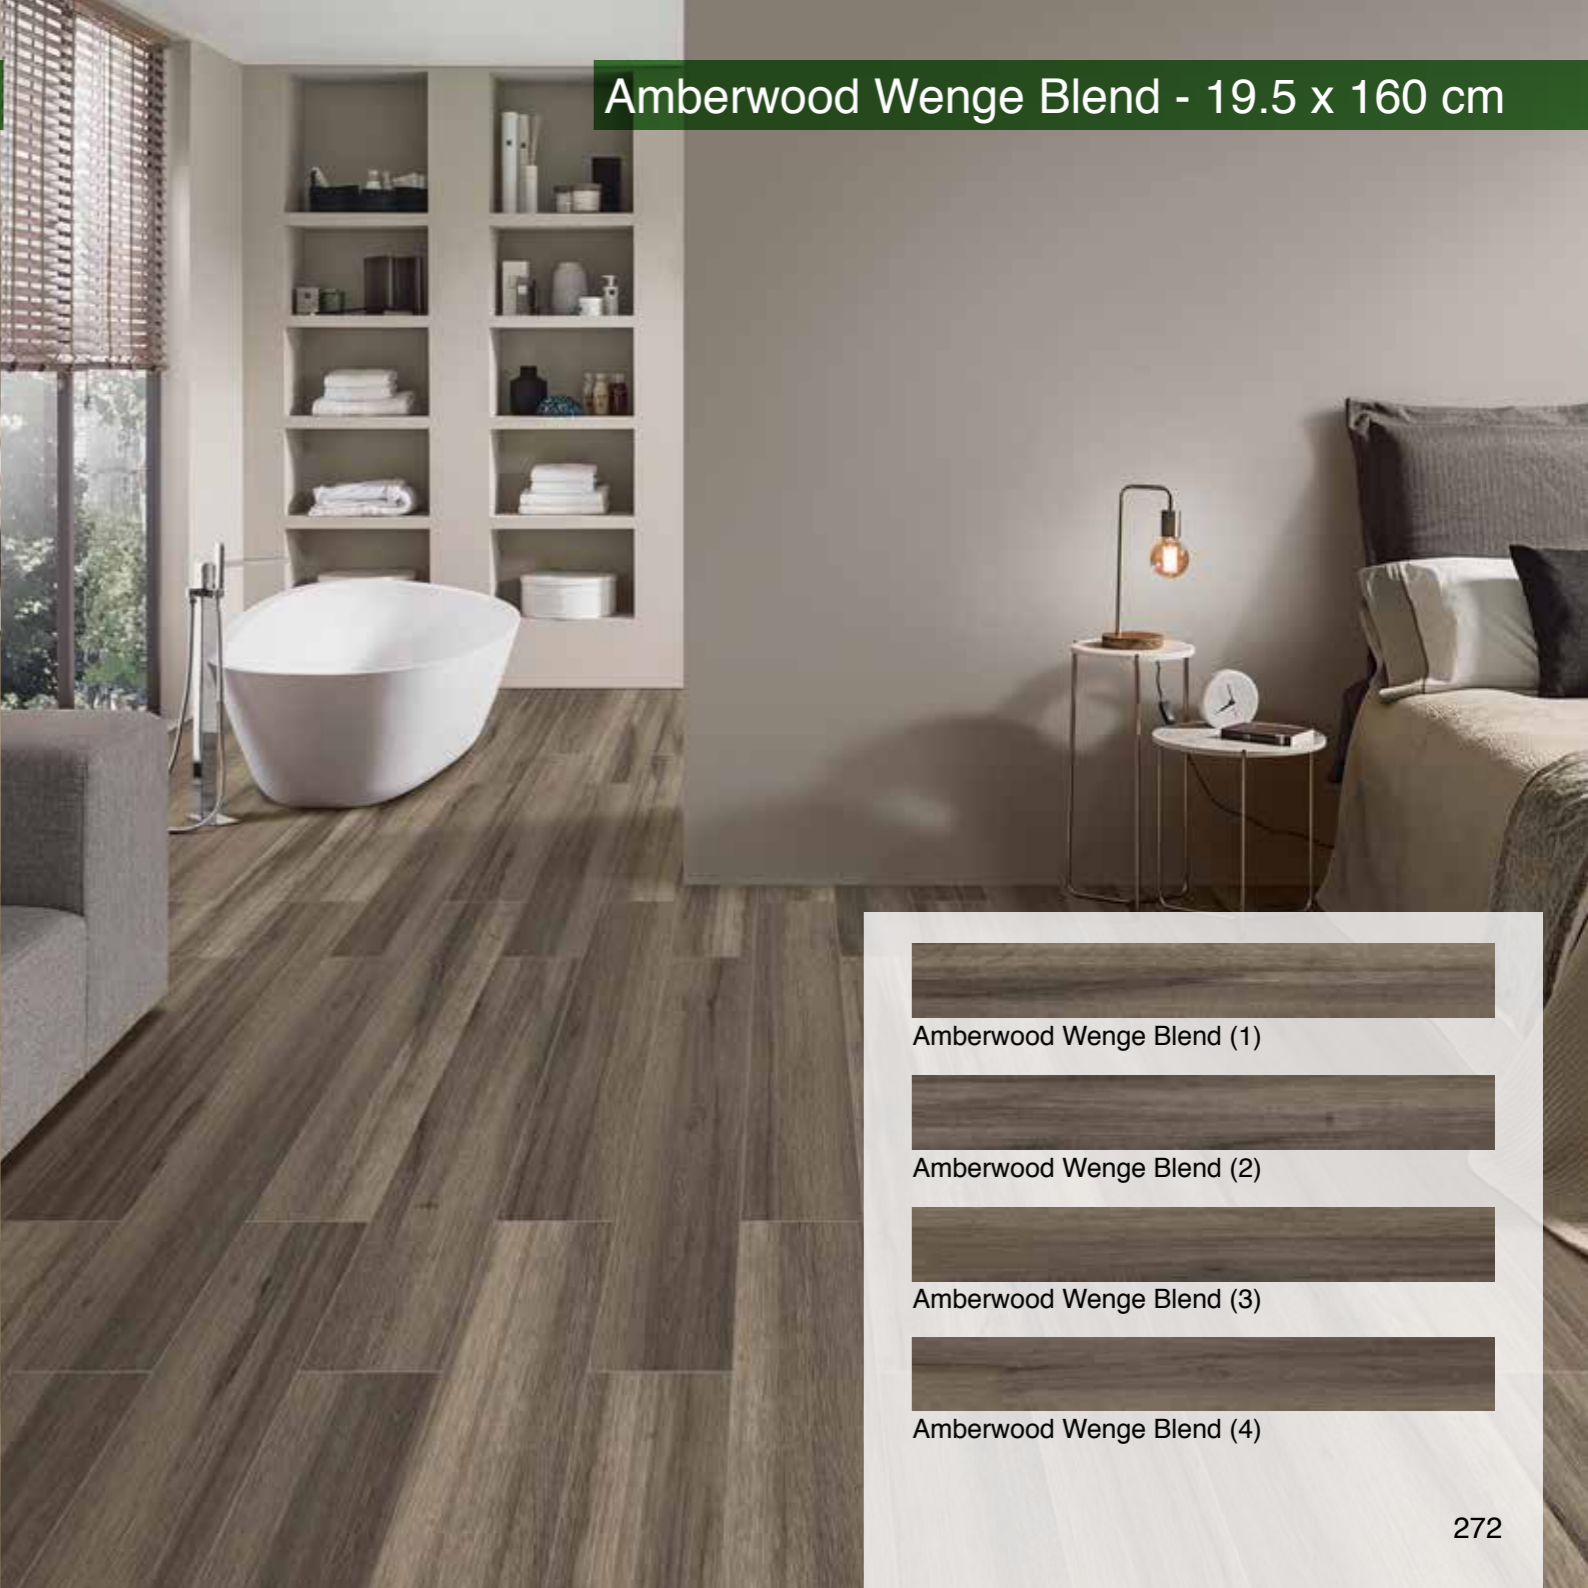

Amberwood Grey Blend (2)

Amberwood Grey Blend (3)

Amberwood Grey Blend (4)

Amberwood Olive Blend - 19.5 x 160 cm

Amberwood Olive Blend (1)

Amberwood Olive Blend (2)

Amberwood Olive Blend (3)

Amberwood Olive Blend (4)

Amberwood Wenge Blend - 19.5 x 160 cm

Amberwood Wenge Blend (1)

Amberwood Wenge Blend (2)

Amberwood Wenge Blend (3)

Amberwood Wenge Blend (4)

Irony Choco Blend - 19.5 x 160 cm

Irony Choco Blend (1)

Irony Choco Blend (2)