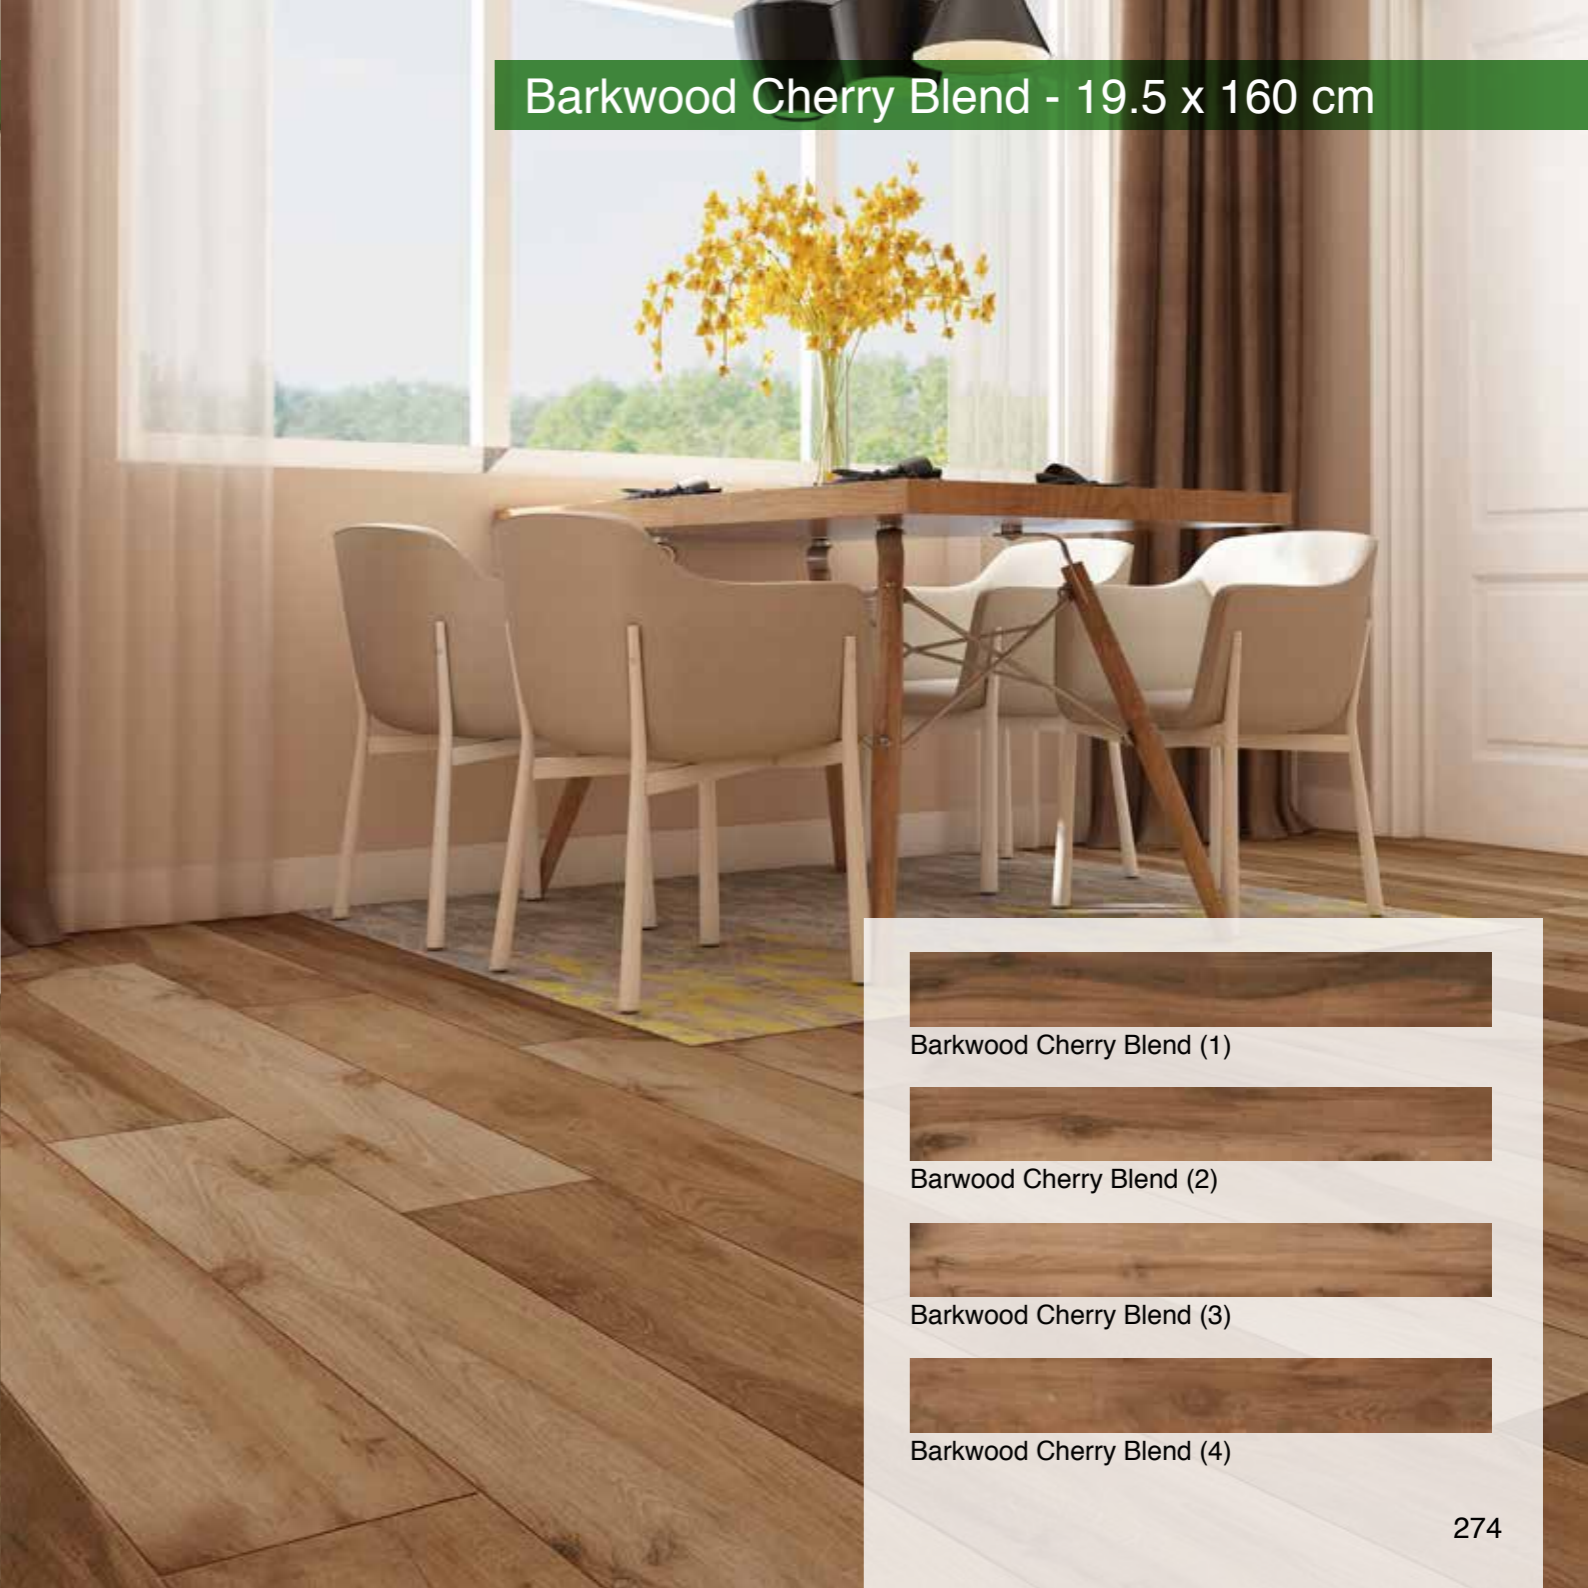

Amberwood Wenge Blend - 19.5 x 160 cm

Amberwood Wenge Blend (1)

Amberwood Wenge Blend (2)

Amberwood Wenge Blend (3)

Amberwood Wenge Blend (4)

Irony Choco Blend - 19.5 x 160 cm

Irony Choco Blend (1)

Irony Choco Blend (2)

Irony Choco Blend (3)

Irony Choco Blend (4)

Barkwood Cherry Blend - 19.5 x 160 cm

Barkwood Cherry Blend (1)

Barkwood Cherry Blend (2)

Barkwood Cherry Blend (3)

Barkwood Cherry Blend (4)

Plazma Olive Blend (1)